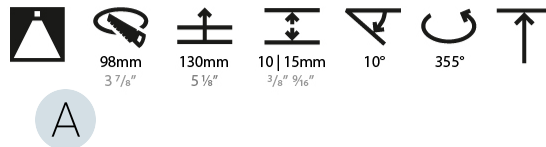

PHYSICAL

Shape: Round
Diameter (mm): 107
Diameter (in): 4 3/16
Height (mm): 112
Height (in): 4 7/16
Ceiling Thickness (mm): 10 / 12.5 / 15
Ceiling Thickness (in): 3/8 or 1/2 or 9/16
Min. Recessing Depth (mm): 130
Min. Recessing Depth (in): 5 1/8
Light Distribution: Adjustable / Downlight
Weight (kg): 0.485
Weight (lbs): 1.07
Fixture Finish: SSR / BKV / CWI / CRY / HAB / LAG / UFT / ITA / RUA / RUR / MIC / FTG / MYG / TWT / LOD / PUS / FRO / FUP / KIA / POP / BLS / SPG / MEY / GOH / GUM / CHC / COM / ABZ / JAG / OBR / MOS / ROR
Fixture Material: Aluminum Die Cast
Cut-out Measurements: 98mm / 3 7/8"

ELECTRICAL

Lamp Type: LED (Zhaga Standard)
Input Wattage (W): 15.5
Total Output Wattage (W): 13
Dimming: Tri-Mode (Non-Dimming and Phase Dimming (120Vac only) and 0-10V Dimming)
Driver Included: No
Driver Location: Recessed Housing
Driver Type: Constant Current - Universal
Driver Class: Class 2
Housing: See components
Input Voltage (V): 120 - 277
Constant Current (MA): 500

LED

Number of LEDs: 1
Color Temperature (°K): 2700 / 3000 / 3500 / 4000
Max. Delivered Lumen (lm): 940 / 980 / 1029 / 1050
Nominal Lumen (lm): 1386 / 1438 / 1511 / 1542
CRI: >90 CRI
Lamp Life (hrs): 50000

OPTICAL

Reflector: 20 / 40 / 60
Adjustability: Rotational 355°, Tilt 10°

RATINGS AND CERTIFICATIONS

Certified By: Certified for North American Standards
IP rating: IP20