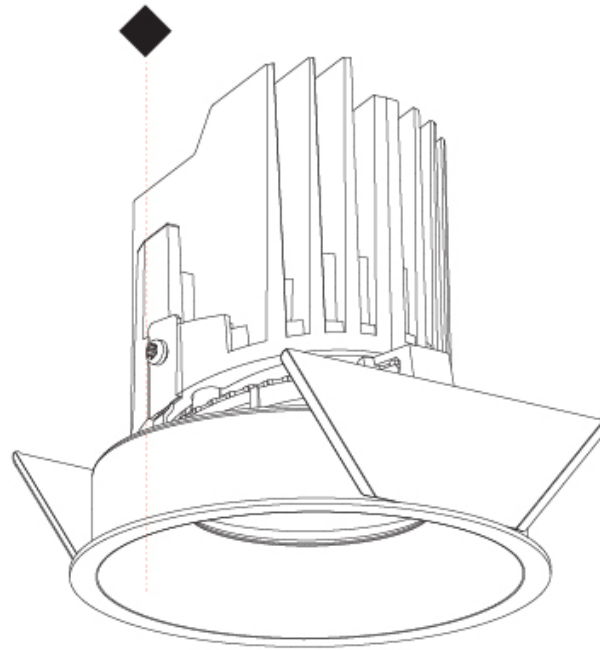

BIONIQ ROUND SEMI ADJUSTABLE RECESSED

A35293-

PROJECT

TYPE

SPECIFIER

QUANTITY

DATE