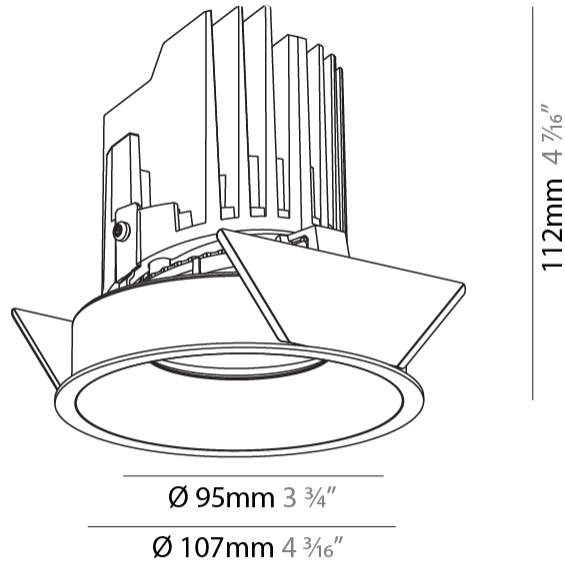

GENERAL

Series: Bioniq
 Subseries: Bioniq Round Semi Adjustable
 Brand: Prolicht
 Division: Architectural
 Mounting Type: Recessed
 Mounting Location: Ceiling
 Subcategory: Downlight

PHYSICAL

Shape: Round
 Diameter (mm): 107
 Diameter (in): 4 3/16
 Height (mm): 112
 Height (in): 4 7/16
 Ceiling Thickness (mm): 10 / 12.5 / 15
 Ceiling Thickness (in): 3/8 or 1/2 or 9/16
 Min. Recessing Depth (mm): 130
 Min. Recessing Depth (in): 5 1/8
 Light Distribution: Adjustable / Downlight
 Weight (kg): 0.485
 Weight (lbs): 1.07
 Fixture Finish: SSR / BKV / CWI / CRY / HAB / LAG / UFT / ITA / RUA / RUR / MIC / FTG / MYG / TWT / LOD / PUS / FRO / FUP / KIA / POP / BLS / SPG / MEY / GOH / GUM / CHC / COM / ABZ / JAG / OBR / MOS / ROR
 Fixture Material: Aluminum Die Cast
 Cut-out Measurements: 98mm / 3 7/8"

OPTICAL

Reflector: 20 / 40 / 60
 Adjustability: Rotational 355°, Tilt 10°

RATINGS AND CERTIFICATIONS

Certified By: Certified for North American Standards
 IP rating: IP20

BIONIQ ROUND SEMI ADJUSTABLE RECESSED

GENERAL

Series: Bioniq
 Subseries: Bioniq Round Semi Adjustable
 Brand: Prolicht
 Division: Architectural
 Mounting Type: Recessed
 Mounting Location: Ceiling
 Subcategory: Downlight

PHYSICAL

Shape: Round
 Diameter (mm): 107
 Diameter (in): 4 3/16
 Height (mm): 112
 Height (in): 4 7/16
 Ceiling Thickness (mm): 10 / 12.5 / 15
 Ceiling Thickness (in): 3/8 or 1/2 or 9/16
 Min. Recessing Depth (mm): 130
 Min. Recessing Depth (in): 5 1/8
 Light Distribution: Adjustable / Downlight
 Weight (kg): 0.465
 Weight (lbs): 1.03
 Fixture Finish: SSR / BKV / CWI / CRY / HAB / LAG / UFT / ITA / RUA / RUR / MIC / FTG / MYG / TWT / LOD / PUS / FRO / FUP / KIA / POP / BLS / SPG / MEY / GOH / GUM / CHC / COM / ABZ / JAG / OBR / MOS / ROR
 Fixture Material: Aluminum Die Cast
 Cut-out Measurements: 98mm / 3 7/8"